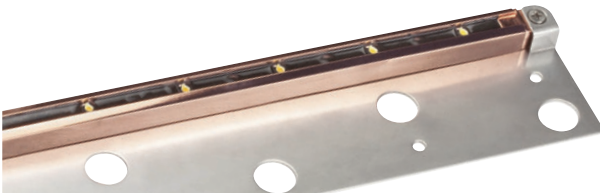

Integrated LED – 12V

Name	1 LED Fixture (with Bracket) - 3" L			
SKU & Finish	15744 AZT27 15744 BBR27 15744 CO27	15744 GRY27 15744 SD27 15744 WHT27	15744 AZT30 15744 BBR30 15744 CO30	15744 GRY30 15744 SD30 15744 WHT30
Watt/VA	.19W/.28VA			
Kelvin & Lumens	2700K - Warm White 8.4 lm, 44 lm/W		3000K - Pure White 8.6 lm, 45 lm/W	

Name	3 LED Fixture (with Bracket) - 6.9" L			
SKU & Finish	15745 AZT27 15745 BBR27 15745 CO27	15745 GRY27 15745 SD27 15745 WHT27	15745 AZT30 15745 BBR30 15745 CO30	15745 GRY30 15745 SD30 15745 WHT30
Watt/VA	.75W/1.3VA			
Kelvin & Lumens	2700K - Warm White 34.7 lm, 46 lm/W		3000K - Pure White 44.5 lm, 59 lm/W	