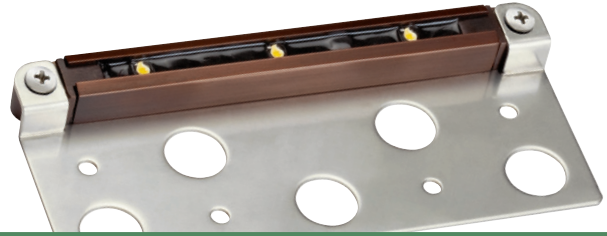

Integrated LED – 12V

Name	1 LED Fixture (with Bracket) - 3" L			
SKU & Finish	15744 AZT27 15744 BBR27 15744 CO27	15744 GRY27 15744 SD27 15744 WHT27	15744 AZT30 15744 BBR30 15744 CO30	15744 GRY30 15744 SD30 15744 WHT30
Watt/VA	.19W/.28VA			
Kelvin & Lumens	2700K - Warm White 8.4 lm, 44 lm/W		3000K - Pure White 8.6 lm, 45 lm/W	

Name	3 LED Fixture (with Bracket) - 6.9" L			
SKU & Finish	15745 AZT27 15745 BBR27 15745 CO27	15745 GRY27 15745 SD27 15745 WHT27	15745 AZT30 15745 BBR30 15745 CO30	15745 GRY30 15745 SD30 15745 WHT30
Watt/VA	.75W/1.3VA			
Kelvin & Lumens	2700K - Warm White 34.7 lm, 46 lm/W		3000K - Pure White 44.5 lm, 59 lm/W	

Name	6 LED Fixture (with Bracket) - 12.9" L			
SKU & Finish	15746 AZT27 15746 BBR27 15746 CO27	15746 GRY27 15746 SD27 15746 WHT27	15746 AZT30 15746 BBR30 15746 CO30	15746 GRY30 15746 SD30 15746 WHT30
Watt/VA	1.4W/2.4VA			
Kelvin & Lumens	2700K - Warm White 69.5 lm, 49 lm/W		3000K - Pure White 88 lm, 63 lm/W	

Hardscape Lighting

Highlight stone features, retaining walls, outdoor kitchens, steps, handrails, benches and more.

Recommended fixture: 12V 3 LED Fixture 15745 (above)