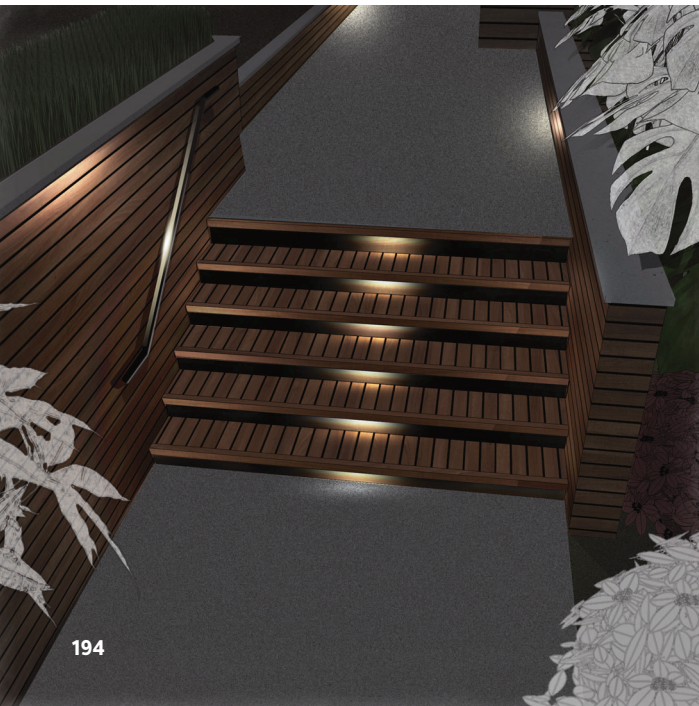

Integrated LED – 12V

Name	1 LED Fixture (with Bracket) - 3" L			
SKU & Finish	15744 AZT27 15744 BBR27 15744 CO27	15744 GRY27 15744 SD27 15744 WHT27	15744 AZT30 15744 BBR30 15744 CO30	15744 GRY30 15744 SD30 15744 WHT30
Watt/VA	.19W/.28VA			
Kelvin & Lumens	2700K - Warm White 8.4 lm, 44 lm/W		3000K - Pure White 8.6 lm, 45 lm/W	

Name	3 LED Fixture (with Bracket) - 6.9" L			
SKU & Finish	15745 AZT27 15745 BBR27 15745 CO27	15745 GRY27 15745 SD27 15745 WHT27	15745 AZT30 15745 BBR30 15745 CO30	15745 GRY30 15745 SD30 15745 WHT30
Watt/VA	.75W/1.3VA			
Kelvin & Lumens	2700K - Warm White 34.7 lm, 46 lm/W		3000K - Pure White 44.5 lm, 59 lm/W	

Name	6 LED Fixture (with Bracket) - 12.9" L			
SKU & Finish	15746 AZT27 15746 BBR27 15746 CO27	15746 GRY27 15746 SD27 15746 WHT27	15746 AZT30 15746 BBR30 15746 CO30	15746 GRY30 15746 SD30 15746 WHT30
Watt/VA	1.4W/2.4VA			
Kelvin & Lumens	2700K - Warm White 69.5 lm, 49 lm/W		3000K - Pure White 88 lm, 63 lm/W	

Hardscape Lighting

Highlight stone features, retaining walls, outdoor kitchens, steps, handrails, benches and more.

Recommended fixture: 12V 3 LED Fixture 15745 (above)